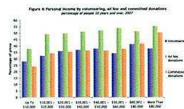

how do new zealanders give? 14

the fundraising ferret 16

FUNDRAISING NEW ZEALAND

po box 1666, paraparaumu 5252

editorial 04 528 0742

advertising 04 904 3747

fax 04 528 2588

email heather@foresee.co.nz

email tony@tpassoc.co.nz